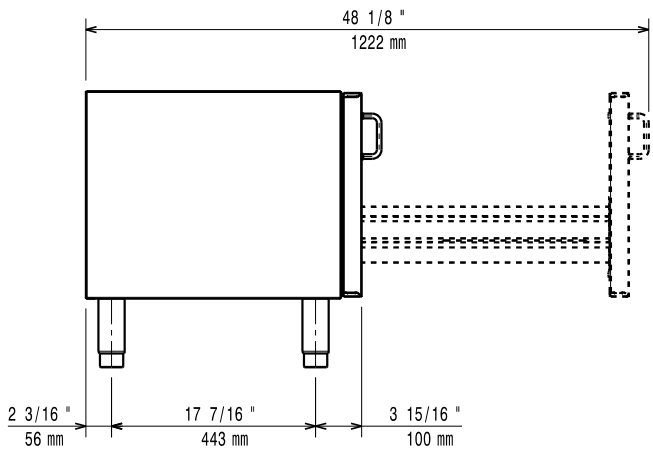

Base Cupboard with drawer  
for bottle, 1/4 module

**Short Form Specification**

Item No. \_\_\_\_\_

To be installed below other 700XP top units in island type installations with operations from one side. Body and internal structure of unit entirely in stainless steel. Drawer for bottles. Delivered with 50 mm height adjustable feet.

**Key Information:**

External dimensions, Width: 371211 (E7BANB00CE) 200 mm  
 External dimensions, Depth: 550 mm  
 External dimensions, Height: 600 mm

Front

Side

Top