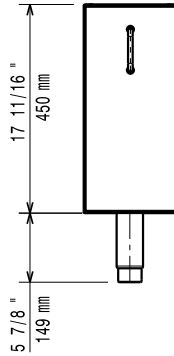

Base Cupboard with drawer  
for bottle, 1/4 module

**Short Form Specification**

Item No. \_\_\_\_\_

To be installed below other 700XP top units in island type installations with operations from one side. Body and internal structure of unit entirely in stainless steel. Drawer for bottles. Delivered with 50 mm height adjustable feet.

APPROVAL: \_\_\_\_\_

Experience the Excellence  
www.electroluxprofessional.com

- 2 side covering panels PNC 206319
- Base support for feet or wheels - 800mm (700/900) PNC 206367
- Base support for feet or wheels - 1200mm (700/900) PNC 206368
- Base support for feet or wheels - 1600mm (700/900) PNC 206369
- Rear paneling - 600mm (700/900XP) PNC 206373
- Rear paneling - 800mm (700/900) PNC 206374
- Rear paneling - 1000mm (700/900) PNC 206375
- Rear paneling - 1200mm (700/900) PNC 206376
- Base support for feet or wheels - 600mm (700/900) PNC 206431
- Kit G.25.3 (NI) gas nozzles for 700 and 900 braising pans PNC 206464

**Key Information:**

External dimensions, Width: 371211 (E7BANB00CE) 200 mm  
 External dimensions, Depth: 550 mm  
 External dimensions, Height: 600 mm

Front

Side

Top